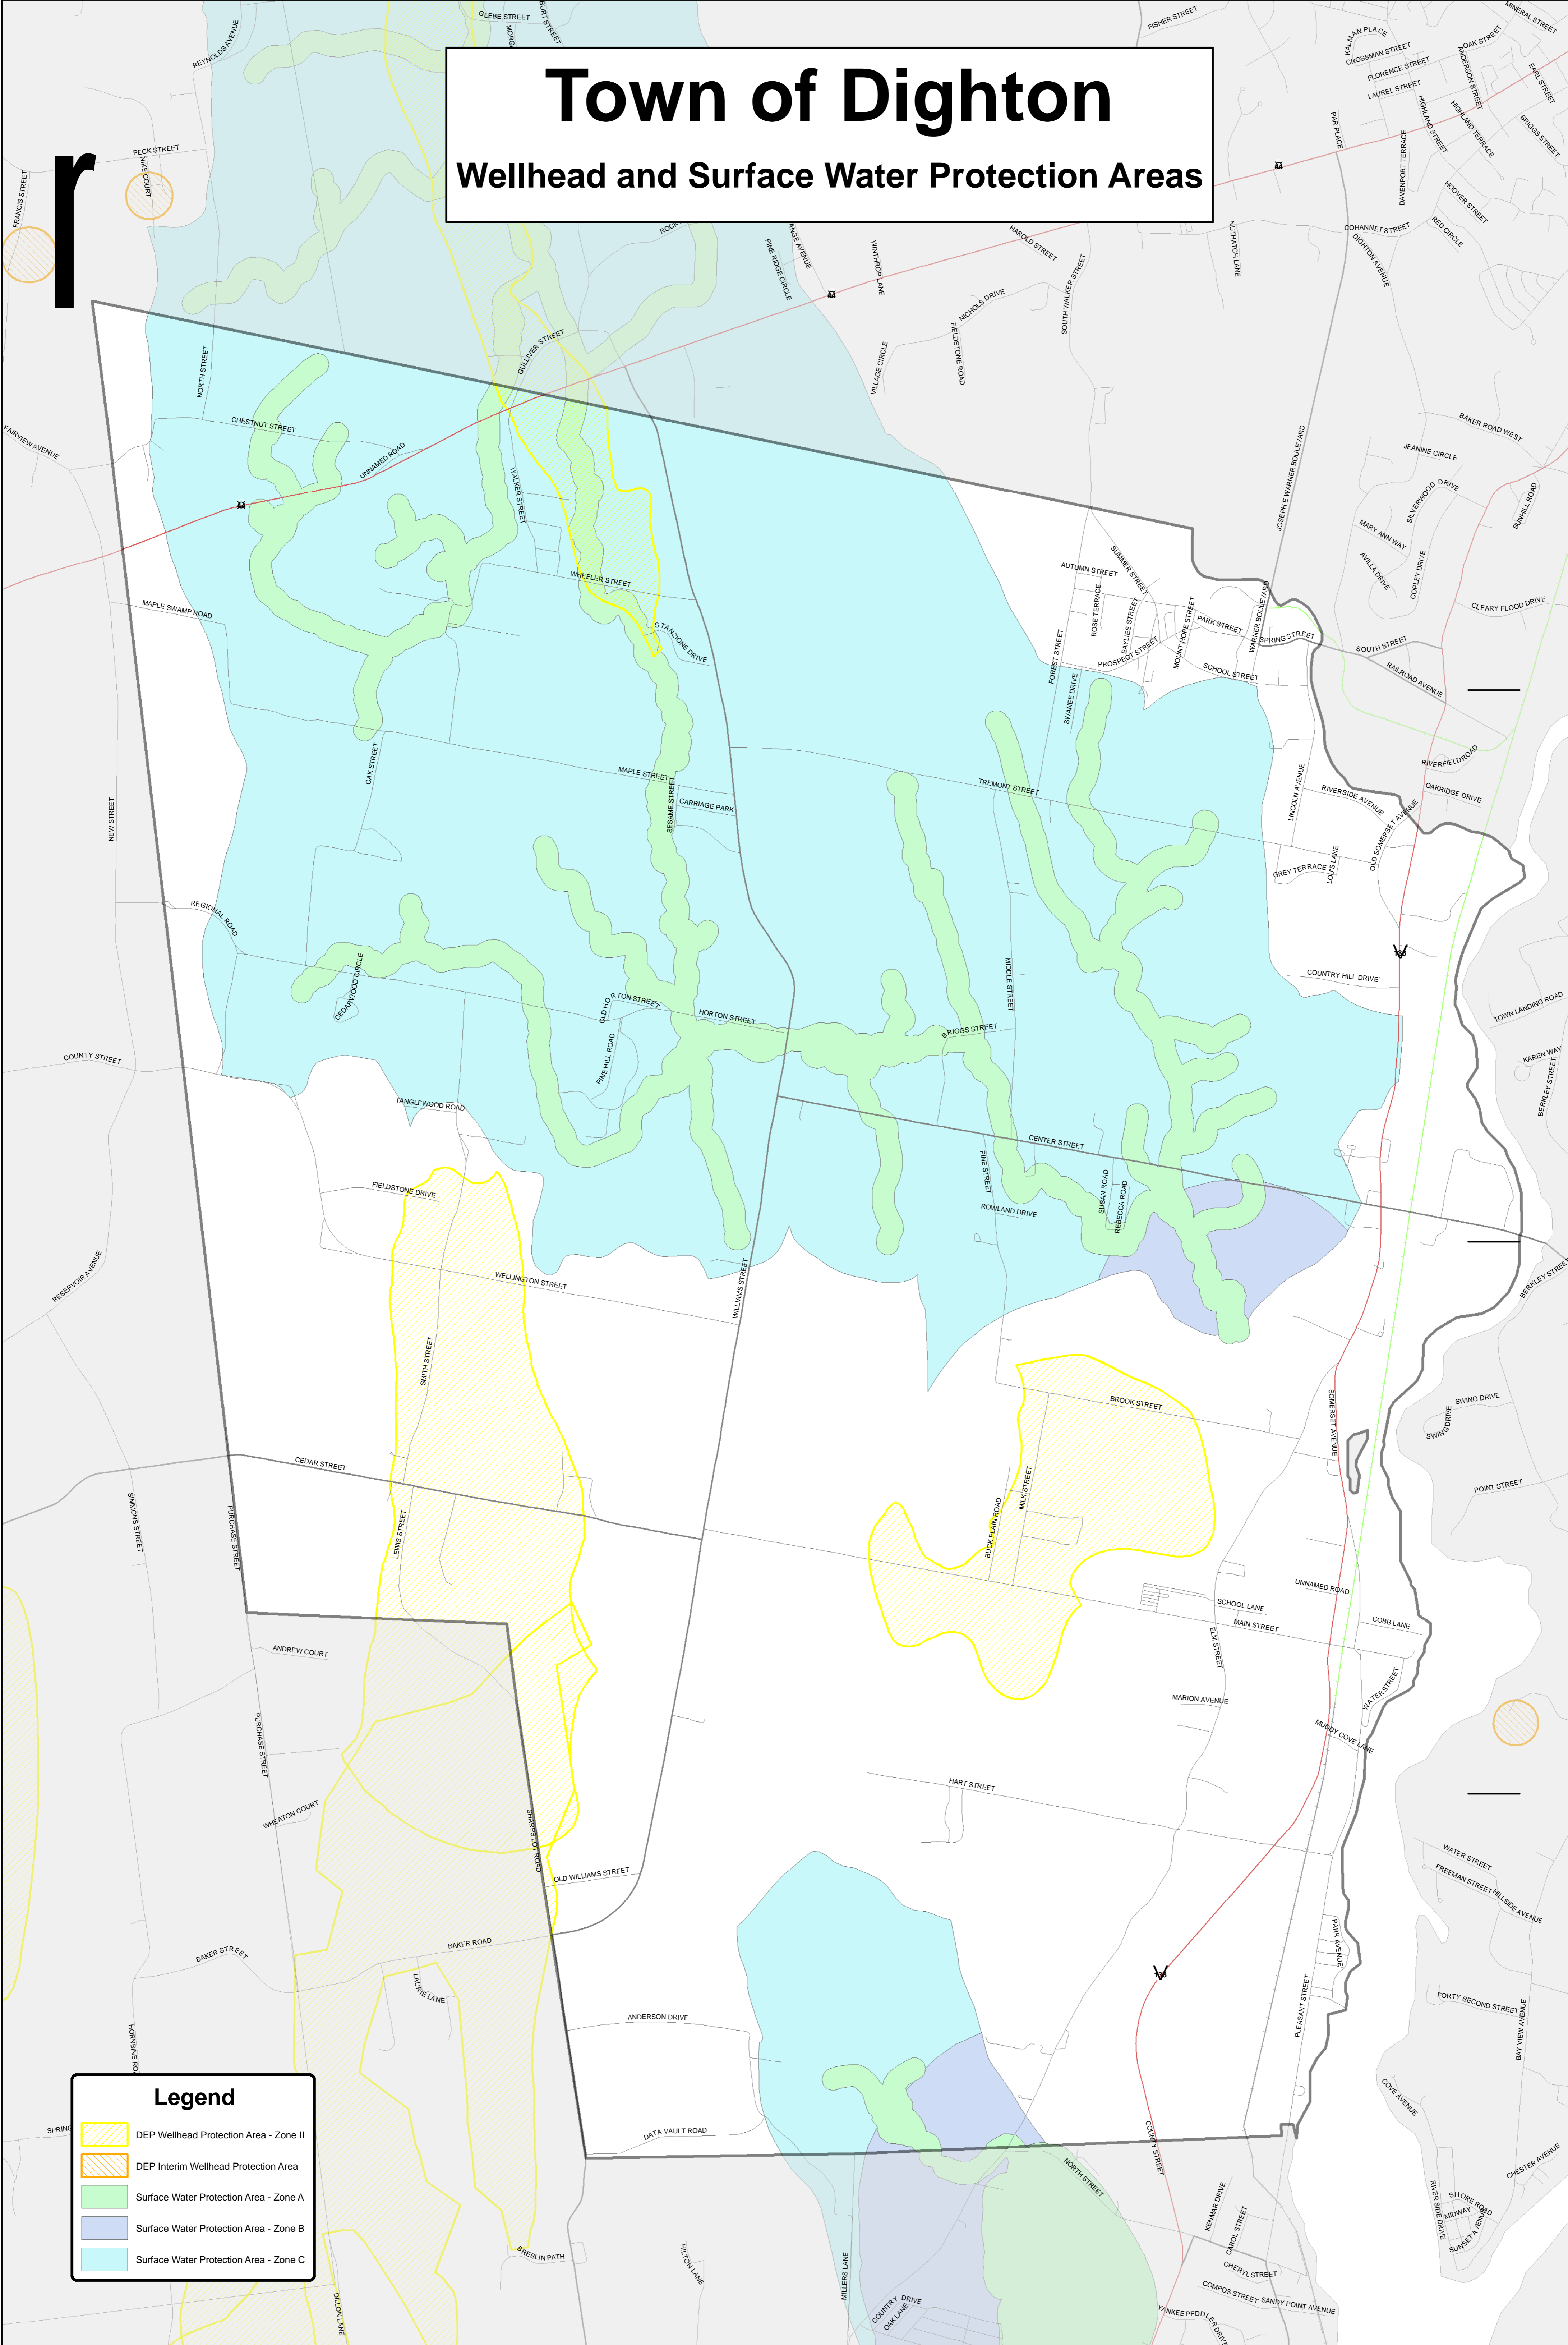

Town of Dighton

Wellhead and Surface Water Protection Areas

Legend

- DEP Wellhead Protection Area - Zone II
- DEP Interim Wellhead Protection Area
- Surface Water Protection Area - Zone A
- Surface Water Protection Area - Zone B
- Surface Water Protection Area - Zone C